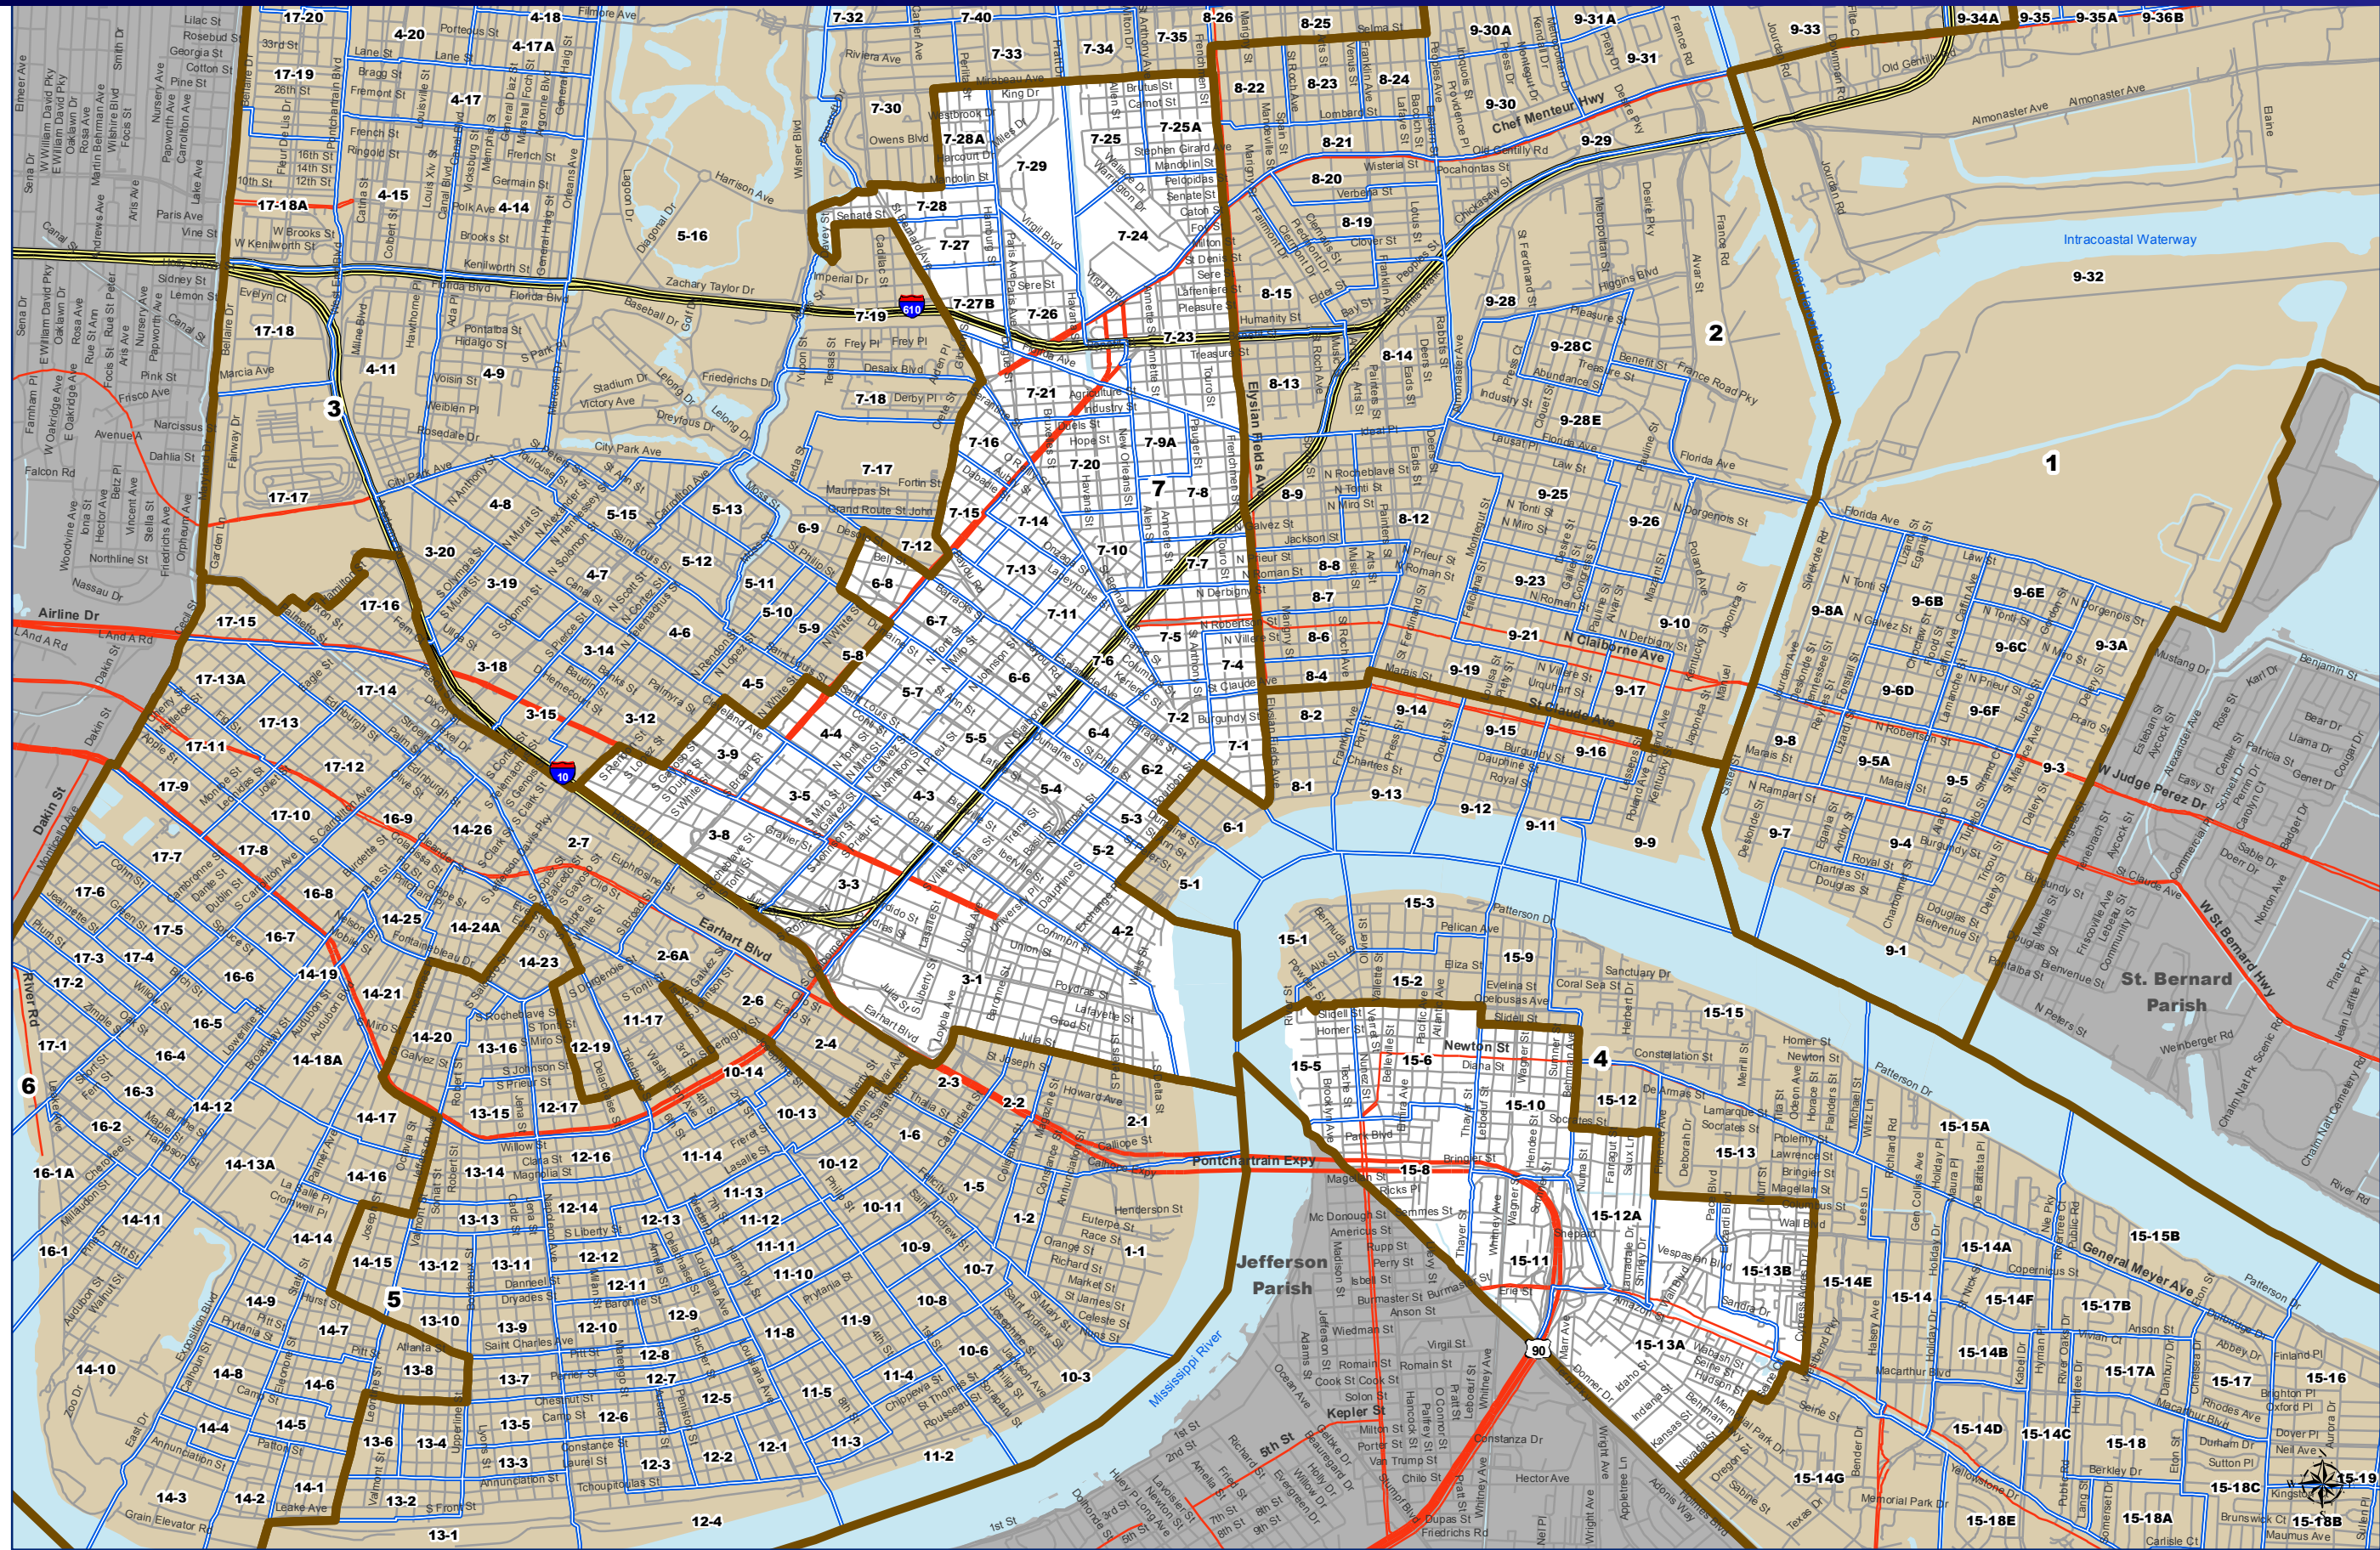

Orleans Parish School Board - District 7

Legend

- Parishes
- Roads**
- Type**
- Interstate
- US Hwy
- State Hwy
- Local Roads
- Secondary Roads
- Hydrography
- Water

GCR & Associates, Inc.
 TEL 504 304 2500 / 800 259 6192
 FAX 504 304 2525
 2021 Lakeshore Drive
 New Orleans, LA 70122
 UNO Research & Technology Park
 Advanced Technology Center