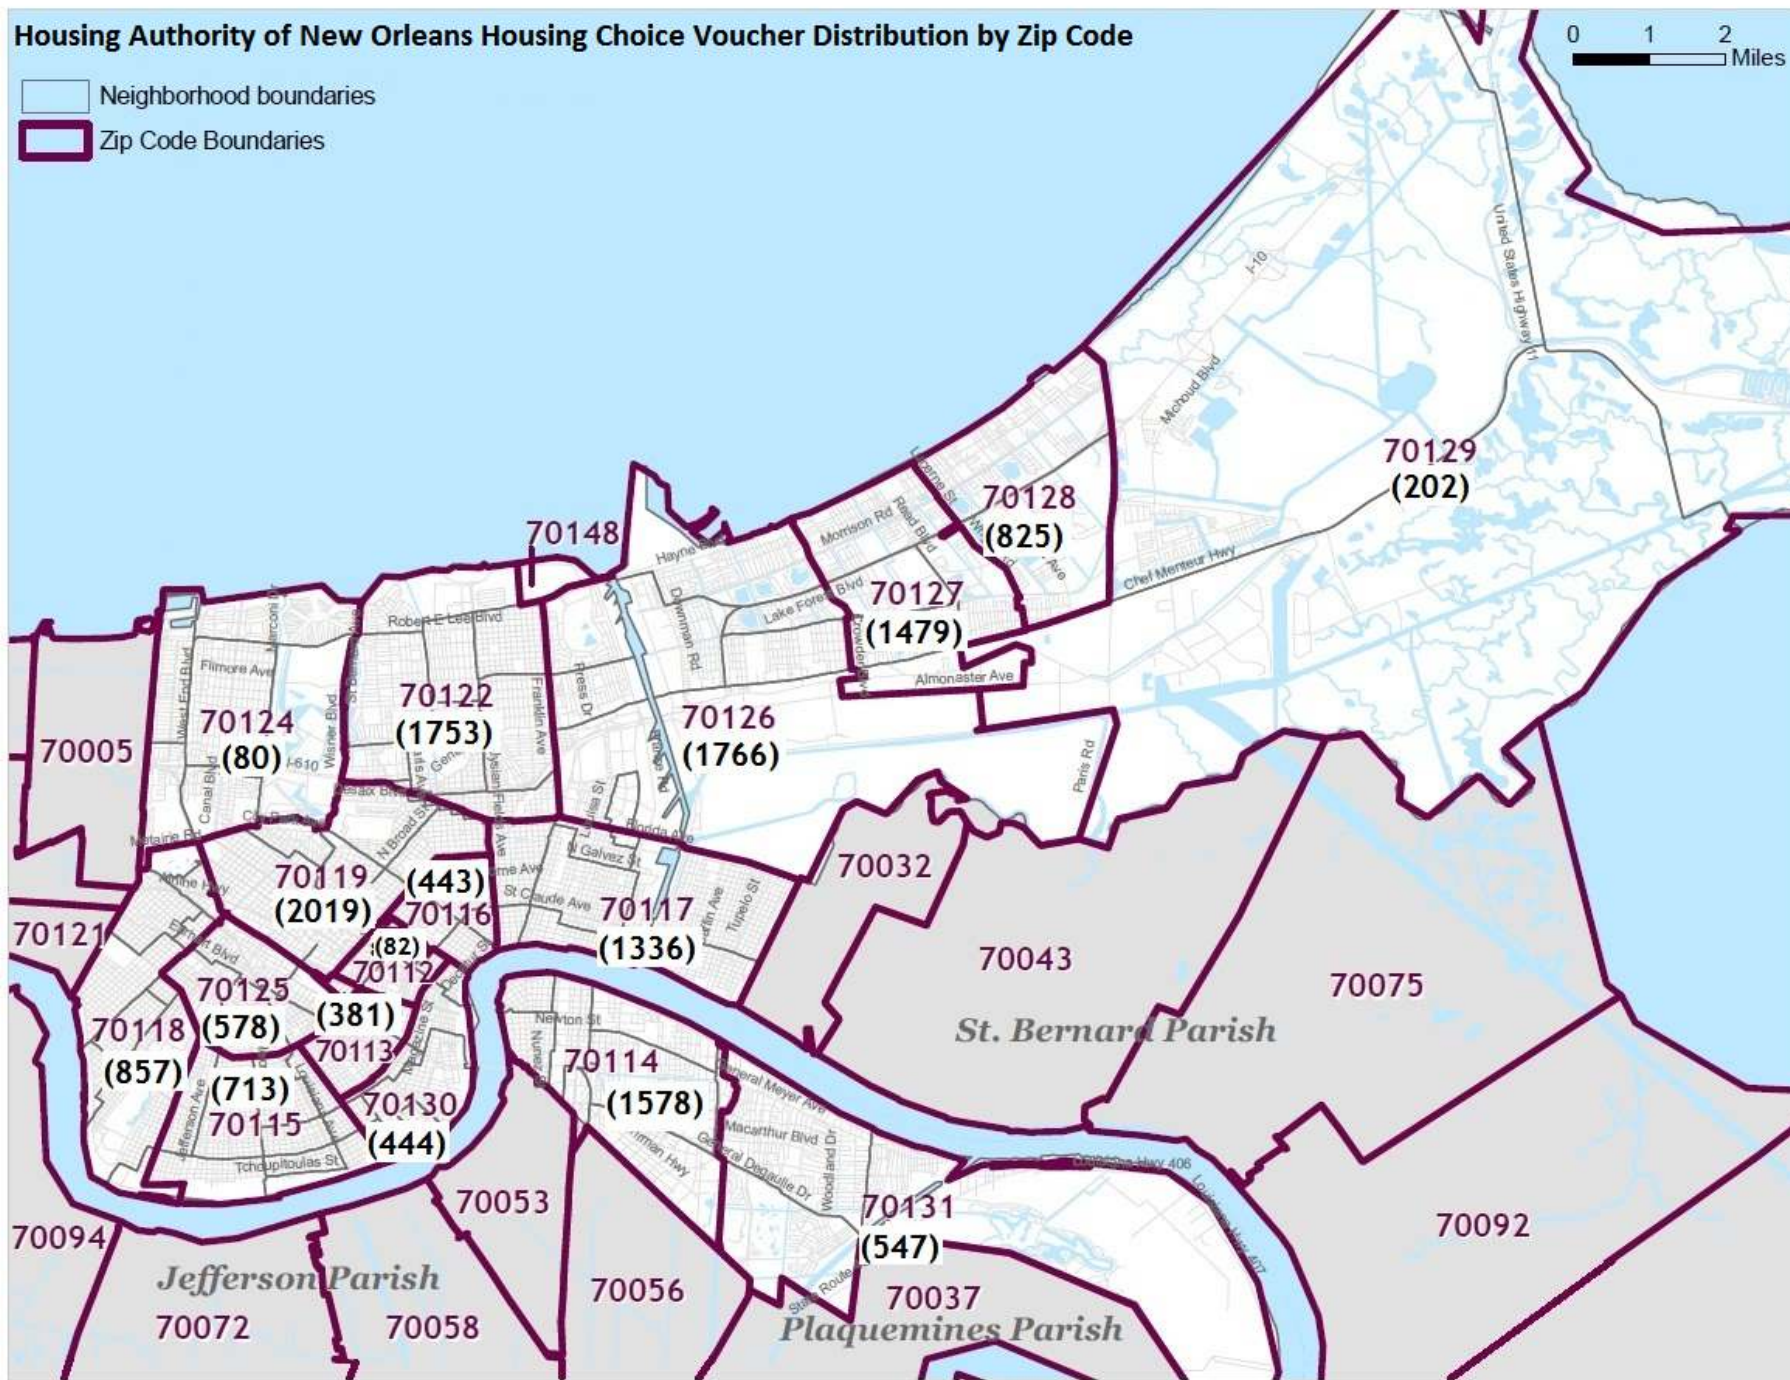

Housing Authority of New Orleans Housing Choice Voucher Distribution by Zip Code

- Neighborhood boundaries
- Zip Code Boundaries

St. Bernard Parish

Jefferson Parish

Plaquemines Parish